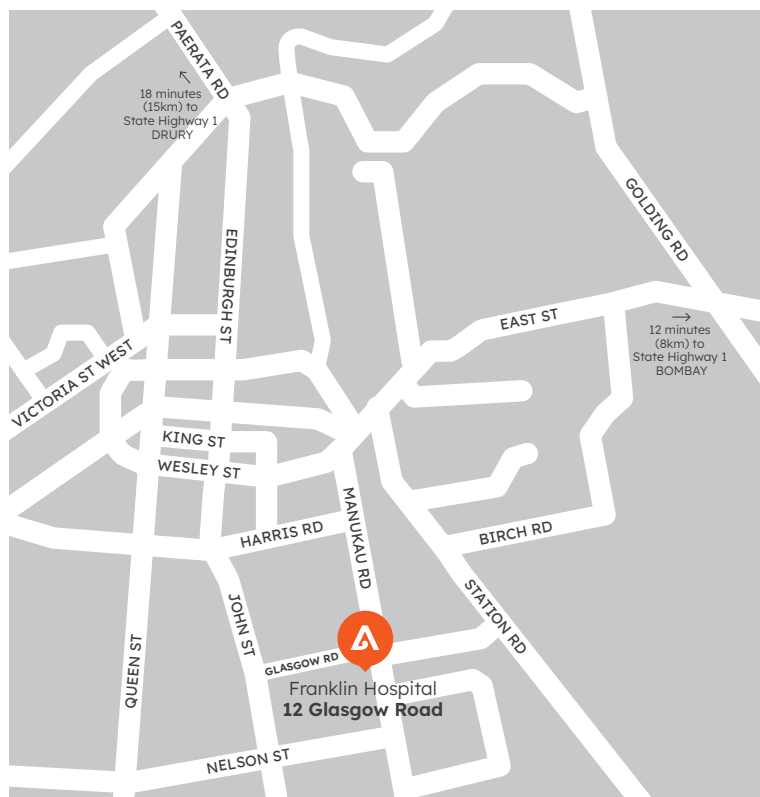

Allevia Radiology

Pukekohe

Franklin Hospital,
12 Glasgow Road,
Pukekohe, Auckland 2120

Located within the
Franklin Private Hospital.

Parking available at the forecourt
and surrounding streets.

Services:

- XR** X-ray
- US** Ultrasound
- MG** Mammography
- MRI** Magnetic resonance imaging
- CT** Computed tomography
- IGP** Image-guided procedures